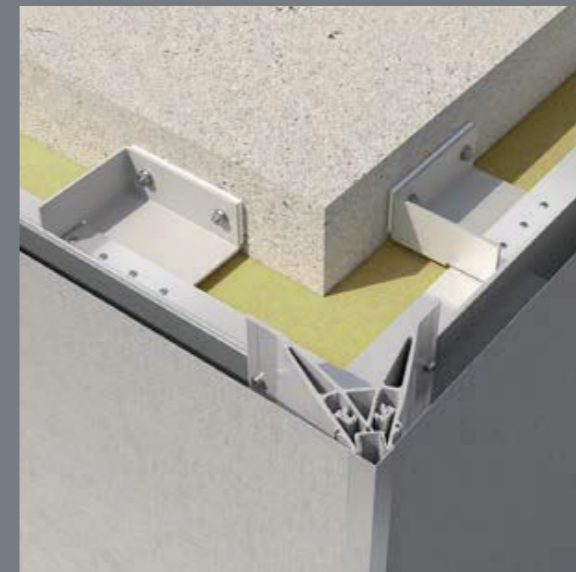

FACID[®]

The flexible facade

Part of Schüco

FACID – new options for façades

FACID – the textile façade as standard

Based on a patented clamping system, the FACID technology has been tried-and-tested worldwide for years and offers individual design freedom at attractive rates across the entire building lifecycle. If design or communication requirements change, the fabric can be changed quickly, easily and economically, without interfering with the fabric of the building and without disruption while the building is in use. The profile technology remains unchanged on the façade.

All of the standard materials for the durable FACID textile façade can be recycled by type after use.

FACID is efficient and
guaranteed to be sustainable

A photograph of a modern building with a curved facade covered in translucent panels. The building is set against a clear blue sky. In the foreground, there are several young trees with green leaves. The text 'FACID is long-lasting and flexible' is overlaid in the upper right corner.

FACID is long-lasting
and flexible

FACID 65 as a suspended, rear-ventilated and adapted façade.

Attachment scenario: 90° corner

Window attachment

FACID M as a suspended, rear-ventilated façade.

FACID Trimono sliding shutter.

FACID offers system solutions for every attachment scenario

FACID changes to suit your requirements

FACID provides screening, sun shading and protection from driving rain whilst ensuring the best possible views from inside to outside. With spanned window areas, the solar heat gain in the interior is therefore considerably reduced, the indoor climate is significantly improved and high-energy consumption air conditioning is often redundant. With FACID, free spaces and window areas can be permanently spanned, left uncovered or covered with movable units.