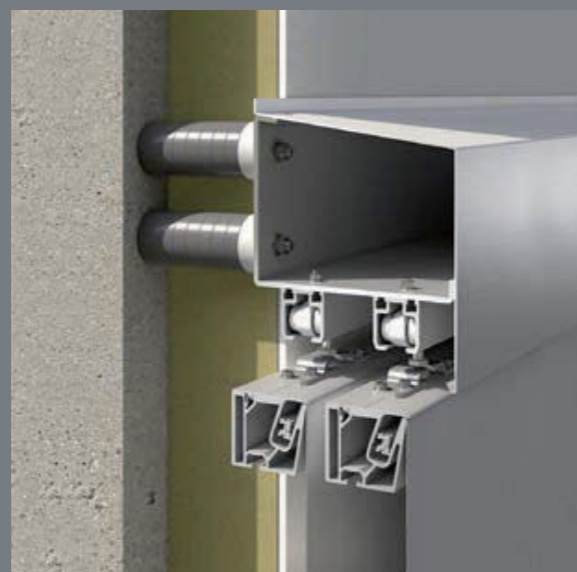

All of the standard materials for the durable FACID textile façade can be recycled by type after use.

FACID is efficient and
guaranteed to be sustainable

A photograph of a modern building with a curved facade covered in translucent panels. The building is set against a clear blue sky. In the foreground, there are several young trees with green leaves. The text 'FACID is long-lasting and flexible' is overlaid in the upper right corner.

FACID is long-lasting
and flexible

FACID 65 as a suspended, rear-ventilated and adapted façade.

Attachment scenario: 90° corner

Window attachment

FACID M as a suspended, rear-ventilated façade.

FACID Trimono sliding shutter.

FACID offers system solutions for every attachment scenario

FACID changes to suit your requirements

FACID provides screening, sun shading and protection from driving rain whilst ensuring the best possible views from inside to outside. With spanned window areas, the solar heat gain in the interior is therefore considerably reduced, the indoor climate is significantly improved and high-energy consumption air conditioning is often redundant. With FACID, free spaces and window areas can be permanently spanned, left uncovered or covered with movable units.

Digital printing and a wide range of colours for the fabric open up many new options for communicative use of the façade. This approach is supported by the transparent appearance as an interesting basis for illumination effects by means of back lighting and projection. A high degree of system reliability and simple work planning due to innovative system components enable efficient prefabrication and fast installation.