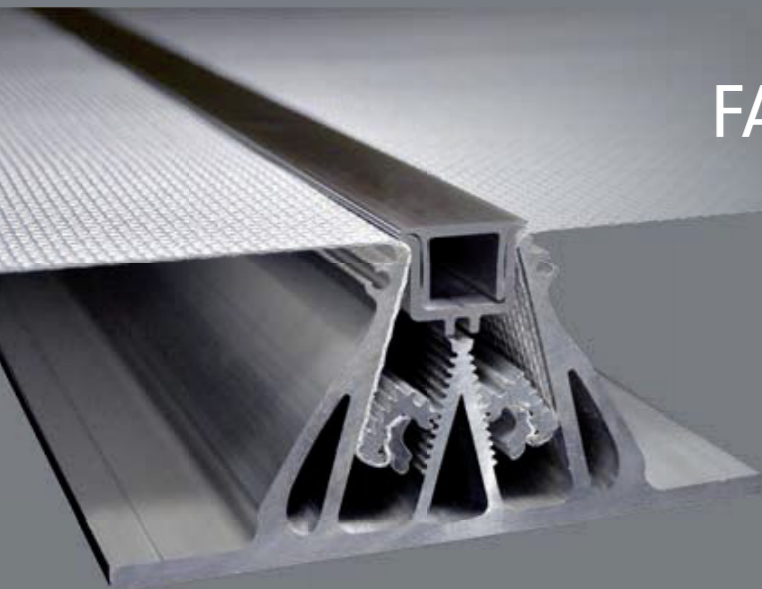

FACID[®]

The flexible facade

Part of Schüco

FACID – new options for façades

FACID – the textile façade as standard

Based on a patented clamping system, the FACID technology has been tried-and-tested worldwide for years and offers individual design freedom at attractive rates across the entire building lifecycle. If design or communication requirements change, the fabric can be changed quickly, easily and economically, without interfering with the fabric of the building and without disruption while the building is in use. The profile technology remains unchanged on the façade.

All of the standard materials for the durable FACID textile façade can be recycled by type after use.

FACID is efficient and
guaranteed to be sustainable

A photograph of a modern building with a curved facade covered in translucent panels. The building is set against a clear blue sky. In the foreground, there are several young trees with green leaves. The text 'FACID is long-lasting and flexible' is overlaid in the upper right corner.

FACID is long-lasting
and flexible

FACID 65 as a suspended, rear-ventilated and adapted façade.

Attachment scenario: 90° corner

Window attachment

FACID M as a suspended, rear-ventilated façade.

FACID Trimono sliding shutter.

FACID offers system solutions for every attachment scenario

FACID changes to suit your requirements

FACID provides screening, sun shading and protection from driving rain whilst ensuring the best possible views from inside to outside. With spanned window areas, the solar heat gain in the interior is therefore considerably reduced, the indoor climate is significantly improved and high-energy consumption air conditioning is often redundant. With FACID, free spaces and window areas can be permanently spanned, left uncovered or covered with movable units.