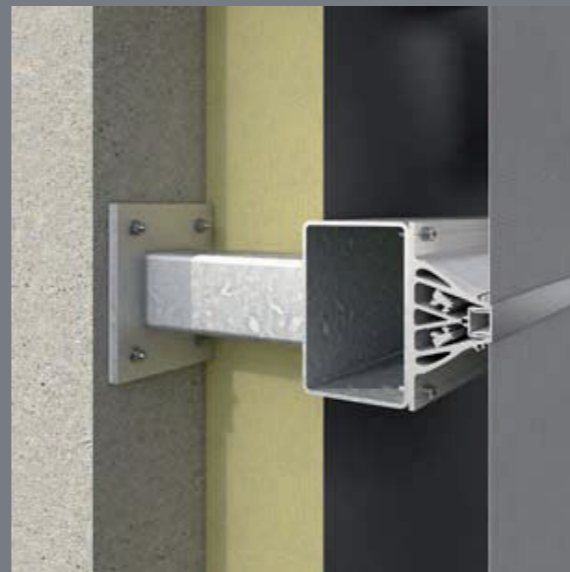

FACID[®]

The flexible facade

Part of Schüco

FACID – new options for façades

FACID – the textile façade as standard

Based on a patented clamping system, the FACID technology has been tried-and-tested worldwide for years and offers individual design freedom at attractive rates across the entire building lifecycle. If design or communication requirements change, the fabric can be changed quickly, easily and economically, without interfering with the fabric of the building and without disruption while the building is in use. The profile technology remains unchanged on the façade.

All of the standard materials for the durable FACID textile façade can be recycled by type after use.

FACID is efficient and
guaranteed to be sustainable

A photograph of a modern building with a curved facade covered in translucent panels. The building is set against a clear blue sky. In the foreground, there are several young trees with green leaves. The text 'FACID is long-lasting and flexible' is overlaid in the upper right corner.

FACID is long-lasting
and flexible

FACID 65 as a suspended, rear-ventilated and adapted façade.

Attachment scenario: 90° corner

Window attachment

FACID M as a suspended, rear-ventilated façade.

FACID Trimono sliding shutter.

FACID offers system solutions for every attachment scenario

FACID changes to suit your requirements

FACID provides screening, sun shading and protection from driving rain whilst ensuring the best possible views from inside to outside. With spanned window areas, the solar heat gain in the interior is therefore considerably reduced, the indoor climate is significantly improved and high-energy consumption air conditioning is often redundant. With FACID, free spaces and window areas can be permanently spanned, left uncovered or covered with movable units.