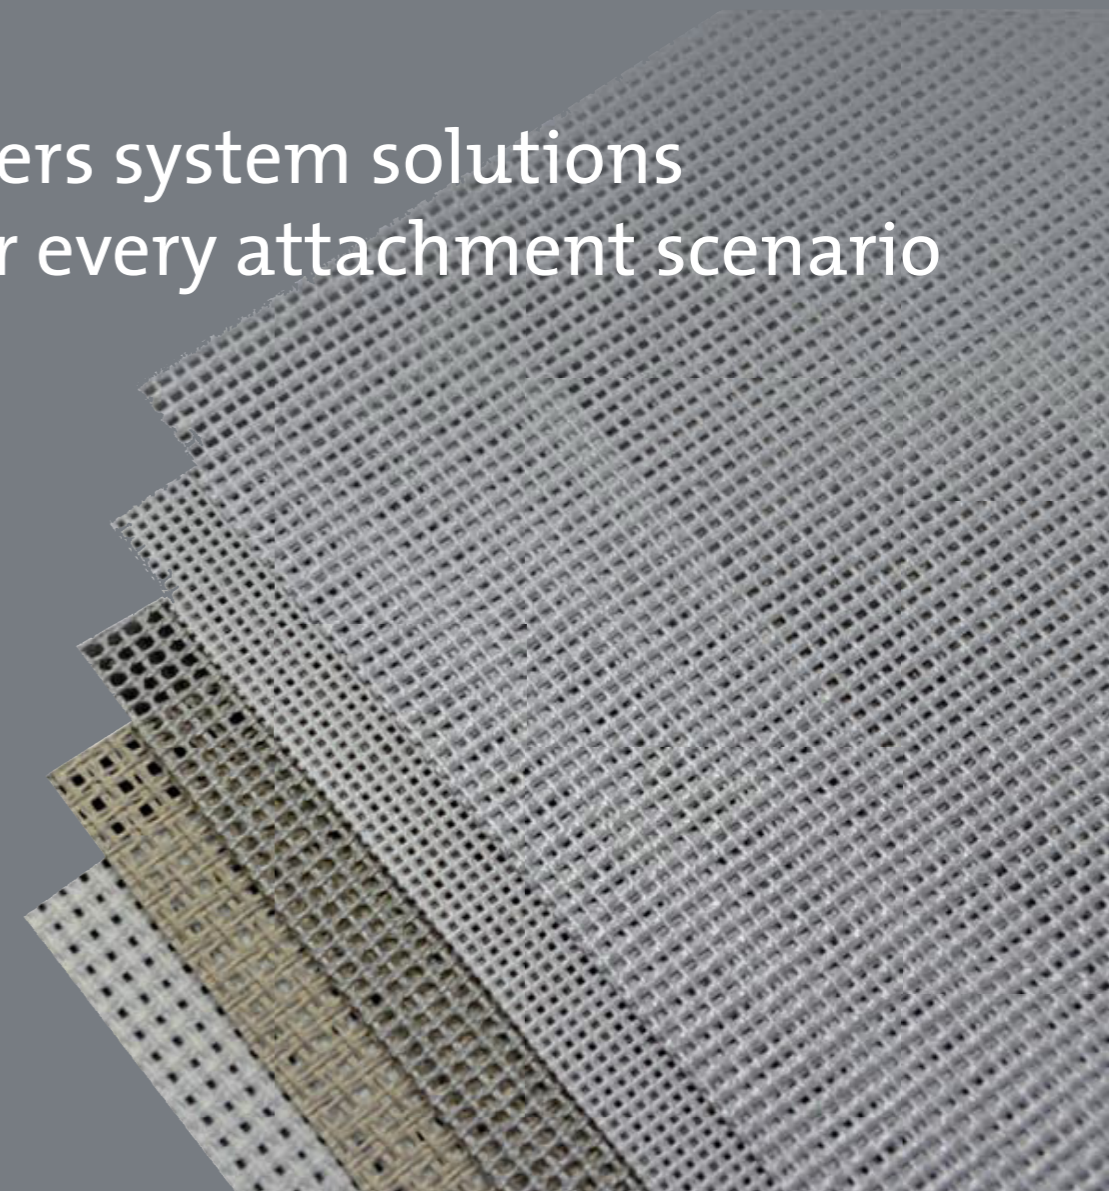

All of the standard materials for the durable FACID textile façade can be recycled by type after use.

FACID is efficient and
guaranteed to be sustainable

A photograph of a modern building with a curved facade covered in translucent panels. The building is set against a clear blue sky. In the foreground, there are several young trees with green leaves. The text 'FACID is long-lasting and flexible' is overlaid in the upper right corner.

FACID is long-lasting
and flexible

FACID 65 as a suspended, rear-ventilated and adapted façade.

Attachment scenario: 90° corner

Window attachment

FACID M as a suspended, rear-ventilated façade.

FACID Trimono sliding shutter.

FACID offers system solutions for every attachment scenario

FACID changes to suit your requirements

FACID provides screening, sun shading and protection from driving rain whilst ensuring the best possible views from inside to outside. With spanned window areas, the solar heat gain in the interior is therefore considerably reduced, the indoor climate is significantly improved and high-energy consumption air conditioning is often redundant. With FACID, free spaces and window areas can be permanently spanned, left uncovered or covered with movable units.

Digital printing and a wide range of colours for the fabric open up many new options for communicative use of the façade. This approach is supported by the transparent appearance as an interesting basis for illumination effects by means of back lighting and projection. A high degree of system reliability and simple work planning due to innovative system components enable efficient prefabrication and fast installation.